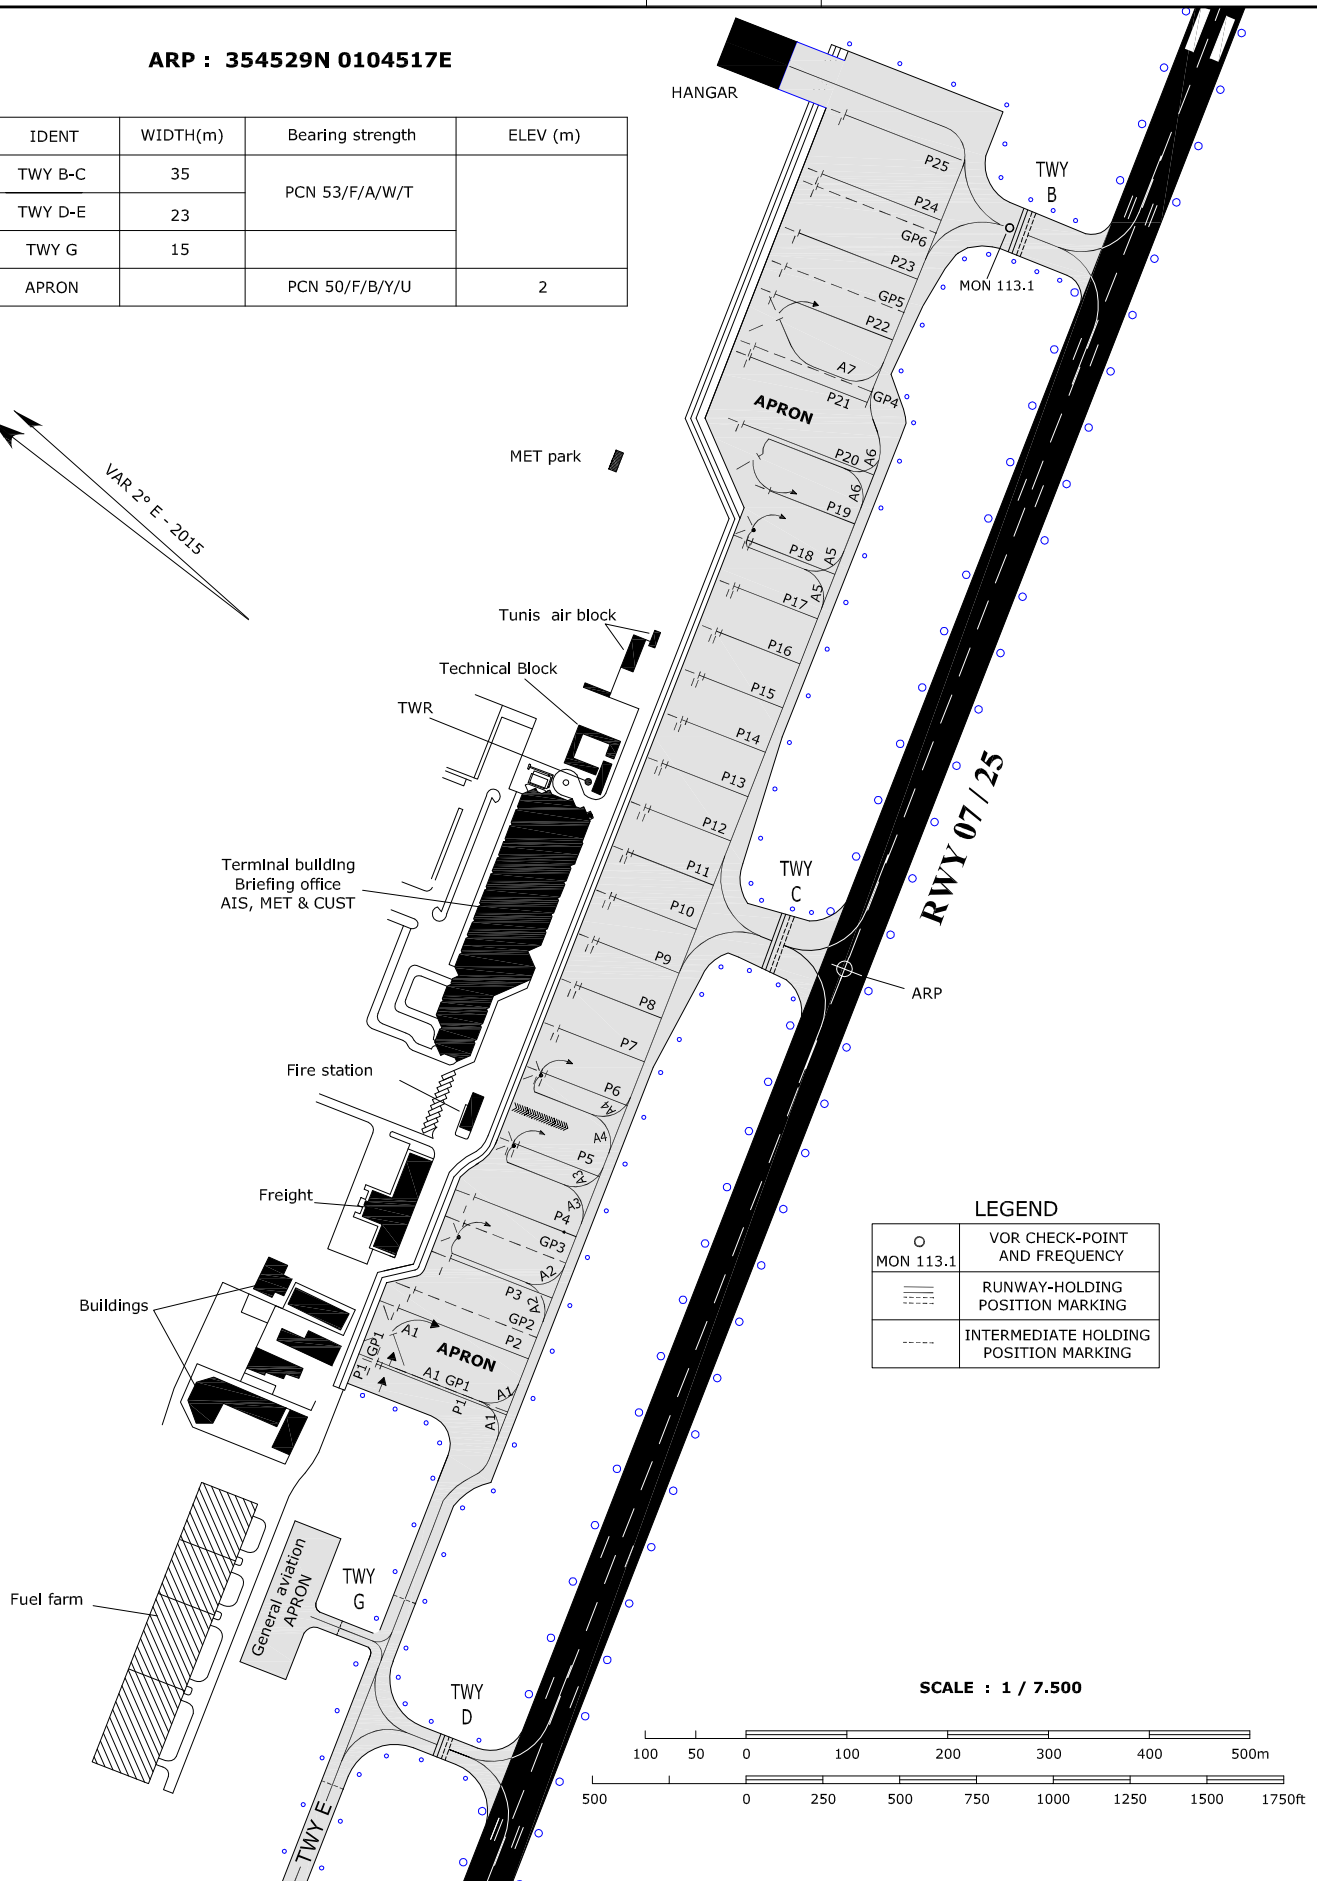

AIRCRAFT PARKING/DOCKING CHART - ICAO

TWR : 118.3

MONASTIR - Habib Bourguiba

ARP : 354529N 0104517E

IDENT	WIDTH(m)	Bearing strength	ELEV (m)
TWY B-C	35	PCN 53/F/A/W/T	
TWY D-E	23		
TWY G	15		
APRON		PCN 50/F/B/Y/U	2

LEGEND

○ MON 113.1	VOR CHECK-POINT AND FREQUENCY
— · — · — ·	RUNWAY-HOLDING POSITION MARKING
---	INTERMEDIATE HOLDING POSITION MARKING

SCALE : 1 / 7.500